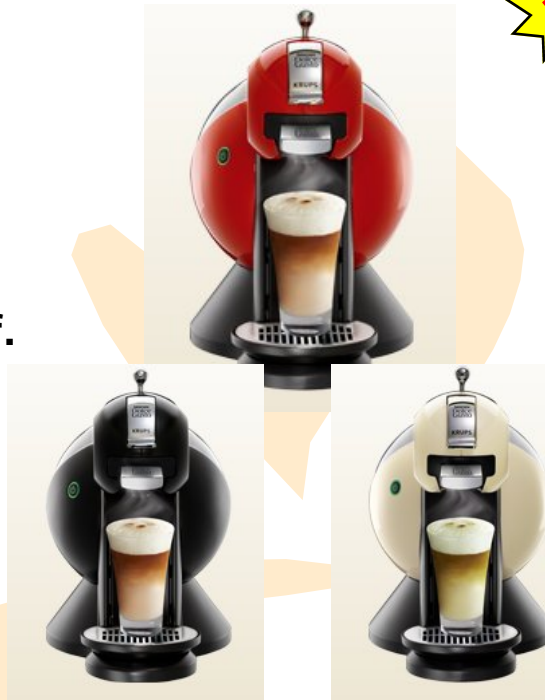

Hours
Monday-Friday 8AM to 5PM
Saturday Closed
Sunday Closed

152 Redneck Ave.
Moonachie, NJ 07074

***Coffee & Tea Selections
 are subject to change***

DOLCE GUSTO MENU

We offer a large selection of coffee
 K-Cups, Pods, T-Discs, and Much More

Nescafé Dolce Gusto Brewer By Krups

Everyone has their perfect cup of coffee these days: Extra foam. Two shots. Extra milk. Your coffee, after all, it's an expression of your individuality.

That's why the new Nescafé Dolce Gusto from Krups is the ideal coffee machine for you. Brew your perfectly frothy cappuccino, velvety latte, or dependable cup of black coffee – however you like it.

One capsule for coffee, two capsules for cappuccino. Then simply place your favorite mug onto the adjustable tray, and slide the “Custom Control Lever” to fill to your desired coffee strength. In less than one minute, you'll enjoy the delicious aroma from a freshly brewed cup!

All our coffees are 100% Arabica fine ground coffee and our cappuccinos and lattes are topped with a delicious and generous froth that lasts to the bottom of the cup. Nescafé Dolce Gusto is designed with a 15 bar pressure system similar to coffee-house machines so your coffee is made with precise pressure and water temperature for the best quality taste.