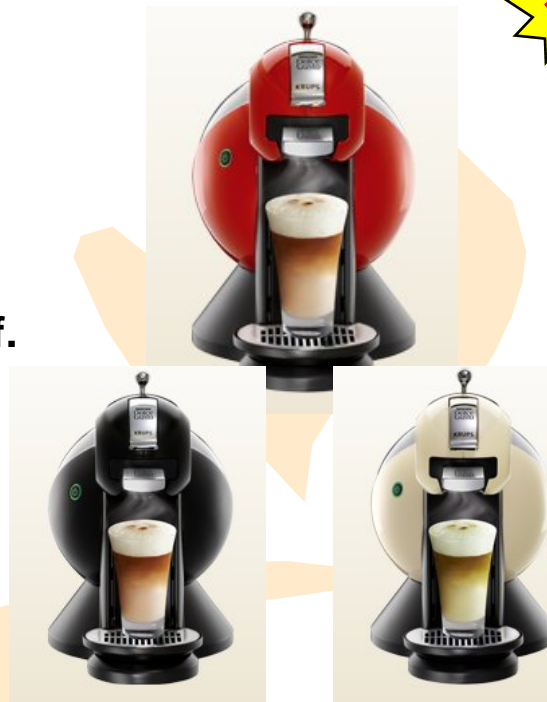

Hours
Monday-Friday 8AM to 5PM
Saturday Closed
Sunday Closed

DOLCE GUSTO MENU

152 Redneck Ave.
Moonachie, NJ 07074

We offer a large selection of coffee
K-Cups, Pods, T-Discs, and Much More

***Coffee & Tea Selections
are subject to change***

Nescafé Dolce Gusto Brewer By Krups

Everyone has their perfect cup of coffee these days: Extra foam. Two shots. Extra milk. Your coffee, after all, it's an expression of your individuality.

That's why the new Nescafé Dolce Gusto from Krups is the ideal coffee machine for you. Brew your perfectly frothy cappuccino, velvety latte, or dependable cup of black coffee – however you like it.

One capsule for coffee, two capsules for cappuccino. Then simply place your favorite mug onto the adjustable tray, and slide the “Custom Control Lever” to fill to your desired coffee strength. In less than one minute, you'll enjoy the delicious aroma from a freshly brewed cup!